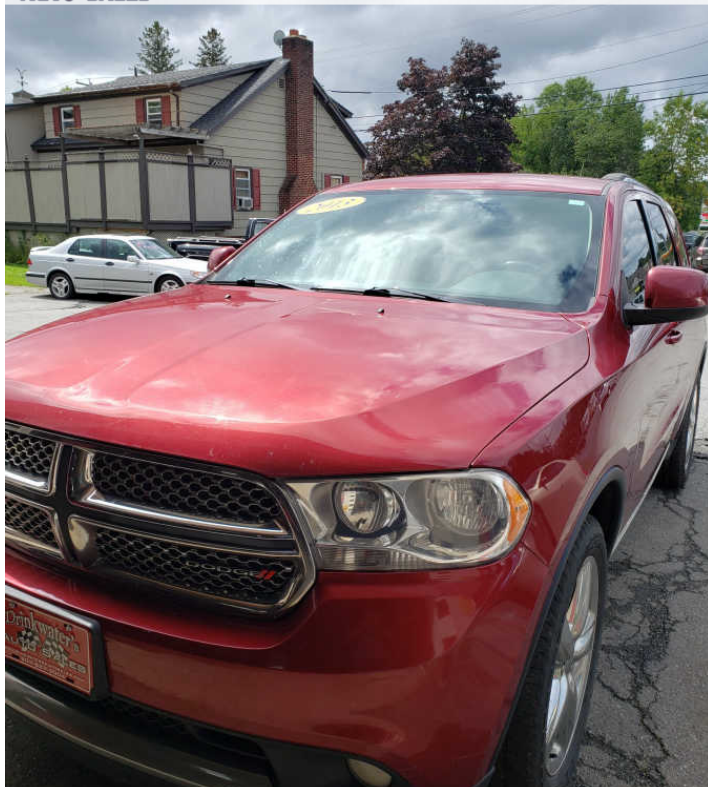

Call: **207-827-3004**

2013 DODGE DURANGO SXT RWD

\$14,995

**DRINKWATER'S
AUTO SALES** **WWW.DRINKWATERSAUTO.COM**

2 BRADLEY RD MILFORD
MAINE, 04461

[Scan QR Code or Click Here](#)

2 Bradley Rd Milford, ME 04461 207-827-3004

VIN: 1C4RDHAG0DC701311

STK#: 03941A

EXTERIOR COLOR: RED

DRIVETRAIN: RWD

TRIM: SXT RWD

CONDITION: USED

MPG HIGHWAY: 23

COLOR: RED

MILEAGE: 111821

INTERIOR COLOR: BLACK

TRANSMISSION: AUTOMATIC

ENGINE: 3.6L V6 DOHC 24V

MPG CITY: 16

Child Safety Door Locks
Electronic Brake Assistance
Passenger Airbag
Separate Driver/Front Passenger Climate Controls
Tilt Steering Column
Trip Computer
Cargo Area Tiedowns
Rear Spoiler
Power Adjustable Exterior Mirror
Rear Wiper