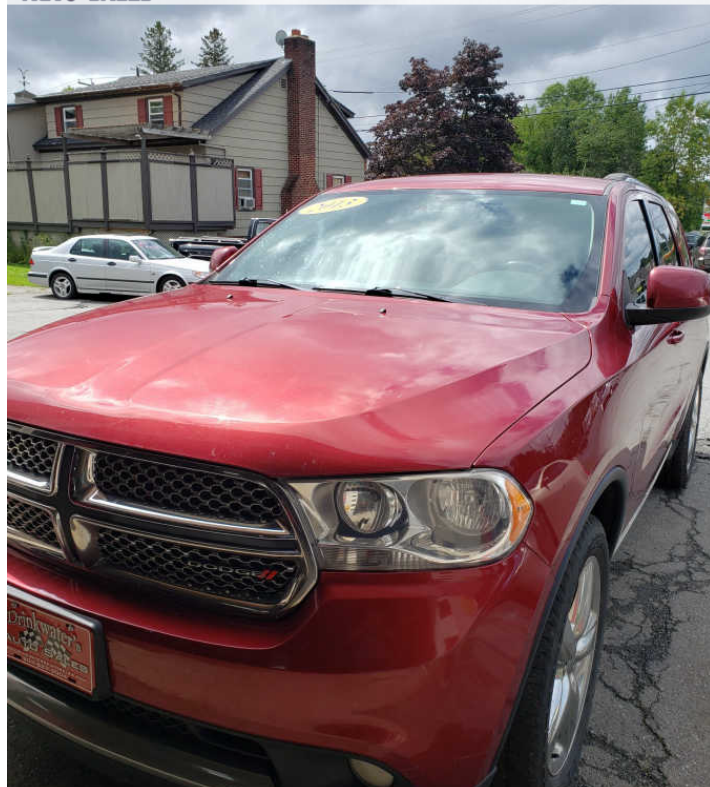

Call: **207-827-3004**

2013 DODGE DURANGO SXT RWD

\$14,995

DRINKWATER'S AUTO SALES **WWW.DRINKWATERSAUTO.COM**

2 BRADLEY RD MILFORD
MAINE, 04461

[Scan QR Code or Click Here](#)

2 Bradley Rd Milford, ME 04461 207-827-3004

VIN: 1C4RDHAG0DC701311
STK#: 03941A
EXTERIOR COLOR: RED
DRIVETRAIN: RWD
TRIM: SXT RWD
CONDITION: USED
MPG HIGHWAY: 23

COLOR: RED
MILEAGE: 111821
INTERIOR COLOR: BLACK
TRANSMISSION: AUTOMATIC
ENGINE: 3.6L V6 DOHC 24V
MPG CITY: 16