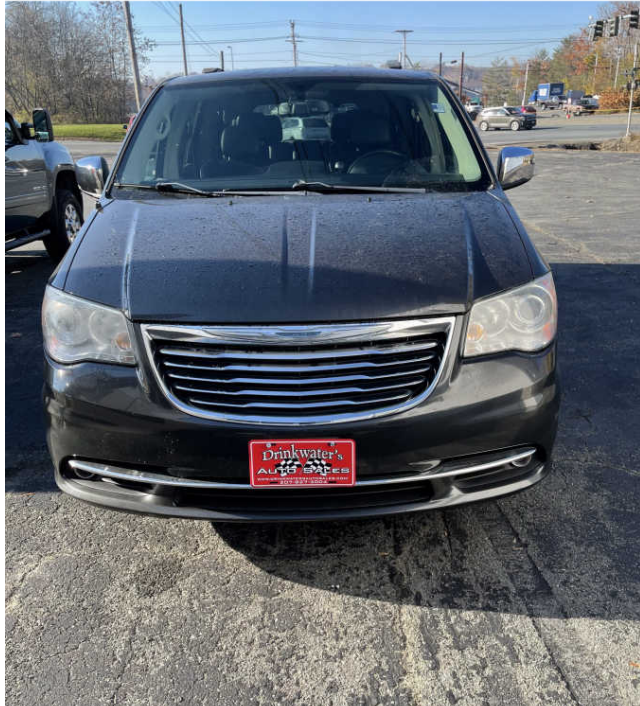

Call: 207-827-3004

2012 CHRYSLER TOWN & COUNTRY LIMITED

\$

DRINKWATER'S AUTO SALES WWW.DRINKWATERSAUTO.COM

2 BRADLEY RD MILFORD MAINE,04461

Scan QR Code or Click Here

2 Bradley Rd Milford, ME 04461 207-827-3004

VIN: 2C4RC1GG2CR116088
STK#: 03948A
EXTERIOR COLOR: GRAY
DRIVETRAIN: FWD
TRIM: LIMITED
CONDITION: USED
MPG HIGHWAY: 25

COLOR: GRAY
MILEAGE: 85951
INTERIOR COLOR: BLACK
TRANSMISSION: AUTOMATIC
ENGINE: 3.6L V6 DOHC 24V
MPG CITY: 17

DESCRIPTION/OPTIONS: Beautiful Town and country Limited Minivan. Power everything. Dual DVD players. And power sunroof.

- Child Safety Door Locks
Electronic Brake Assistance
Front Side Airbag
Keyless Entry
Cruise Control
Heated Steering Wheel
Adjustable Foot Pedals
AM/FM Radio
Second Row Sound Controls
Front Power Lumbar Support
Second Row Folding Seat
Automatic Headlights
Power Sliding Side Van Door
Electrochromic Exterior Rearview Mirror
Deep Tinted Glass
Rear Wiper
Power Door Locks
Traction Control
Passenger Airbag
Remote Ignition
Tachometer
Leather Steering Wheel
Genuine Wood Trim
CD Player
Subwoofer
Front Power Memory Seat
Second Row Heated Seat
Fog Lights
Power Trunk Lid
Heated Exterior Mirror
Interval Wipers
Vehicle Anti-Theft
Vehicle Stability Control System
Side Head Curtain Airbag
Air Conditioning
Tilt Steering
Steering Wheel Mounted Controls
Tire Pressure Monitor
DVD Player
Driver Multi-Adjustable Power Seat
Leather Seat
Second Row Removable Seat
High Intensity Discharge Headlights
Alloy Wheels
Electrochromic Interior Rearview Mirror
Rain Sensing Wipers
ABS Brakes
Driver Airbag
Electronic Parking Aid
Separate Driver/Front Passenger Climate Controls
Tilt Steering Column
Telescopic Steering Column
Trip Computer
Navigation Aid
Front Heated Seat
Passenger Multi-Adjustable Power Seat
Cargo Area Tiedowns
Front Air Dam
Power Windows
Power Adjustable Exterior Mirror
Rear Window Defogger